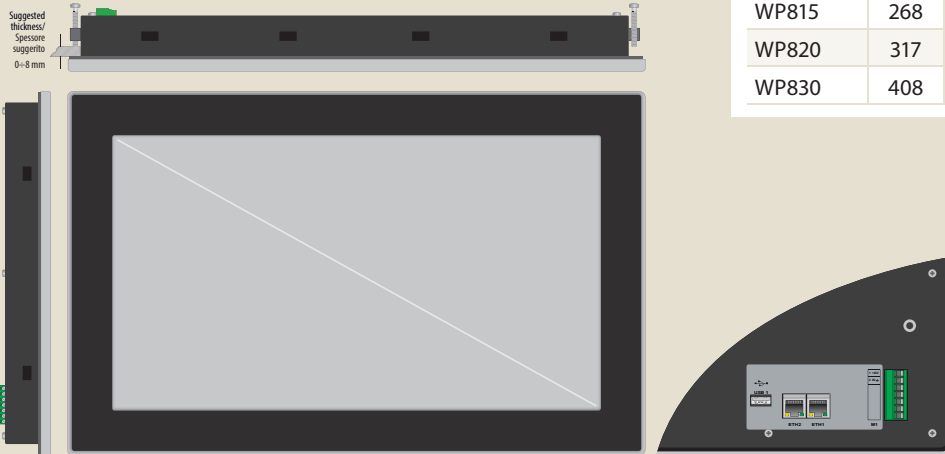

WebPanel

Chromium browser - HTML 5

HMI Web Panel

Kiosk mode

Dual Ethernet port - Distinct networks

Pixsys Portal VPN - Remote Control and Assistance tool - passthrough

Rugged alluminium case

Pixsys Srl

Via Po 16, I - 30030 Mellaredo di Pianiga VE
Ph. +39 041 519 0518 • Fax +39 041 519 0027

www.pixsys.net - sales@pixsys.net

YouTube in

Dimensions (mm)

MODEL	L	H	W	L (CUT-OUT)	H (CUT-OUT)
WP800	210	166	32	198	154
WP815	268	191	35	256	178
WP820	317	220	35	302	206
WP830	408	257	45	393	242

Main features

				
	WP800	WP815	WP820	WP830
DISPLAY	8" TFT 4/3 1024 x 768	10.1" TFT 16/9 1280 x 800	12.1" TFT 16/9 1280 x 800	15.6" TFT 16/9 1366 x 768
TOUCH-SCREEN	Resistive	Resistive	Resistive	Resistive
DIMENSIONS (MM)	210 x 166 x 35	268 x 191 x 35	317 x 220 x 35	408 x 257 x 45
PANEL CUT-OUT (MM)	198 x 154	256 x 178	302 x 206	393 x 242
POWER SUPPLY	24 V DC - 25 W	24 V DC - 25 W	24 V DC - 25 W	24 V DC - 25 W
ETHERNET	2x 1 Gbit/s	2x 1 Gbit/s	2x 1 Gbit/s	2x 1 Gbit/s
USB (PORT)	● (1x)	● (1x)	● (1x)	● (1x)
PIXSYS PORTAL (VPN)	●	●	●	●

Browser

CHROMIUM	●		●
----------	---	--	---

WP830-A-P1

Product size _____
24V DC Power supply _____

CPU type
P1 = Broadcom BCM2711 Quad-Core Cortex A72
P2 = Rockchip PX30 Quad-Core ARM Cortex-A35

ORDERING CODES